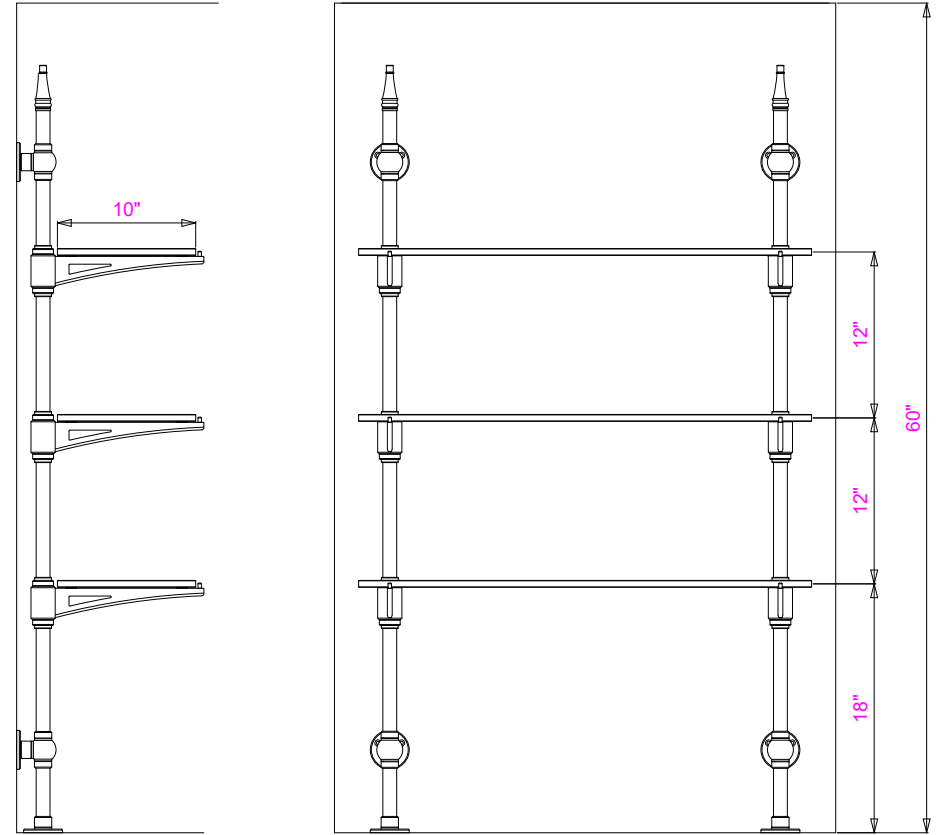

COUNTER TO CEILING OPTION

COUNTER-MOUNT WITH FINIAL OPTION

RACK | CANTILEVER
 S H E L V I N G

- 1 Bay - 3 Shelves
- 2 Back Posts
- Counter & Ceiling Mounts

Drawing # 3243

RACK | CANTILEVER
 S H E L V I N G

- 1 Bay - 3 Shelves
- 2 Back Posts
- Counter & Wall Mounts
- Steeple Finial

Drawing # 3243

R-071219