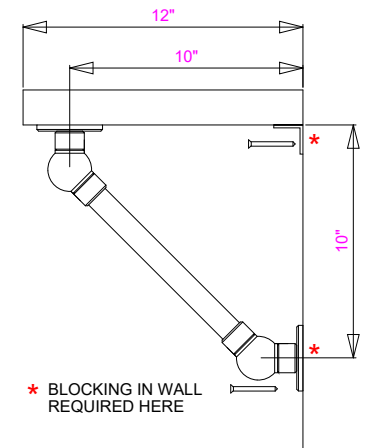

(2) SYSTEMS REQUIRED
 AGED BRASS UN-LACQUERED LIVING FINISH

SHELF BY OTHERS

KNOB & TUBE | BRACKET
 SHELVIN G

Minimum of 2 Brackets per Shelf
 Wall Mounts

Drawing # 3250