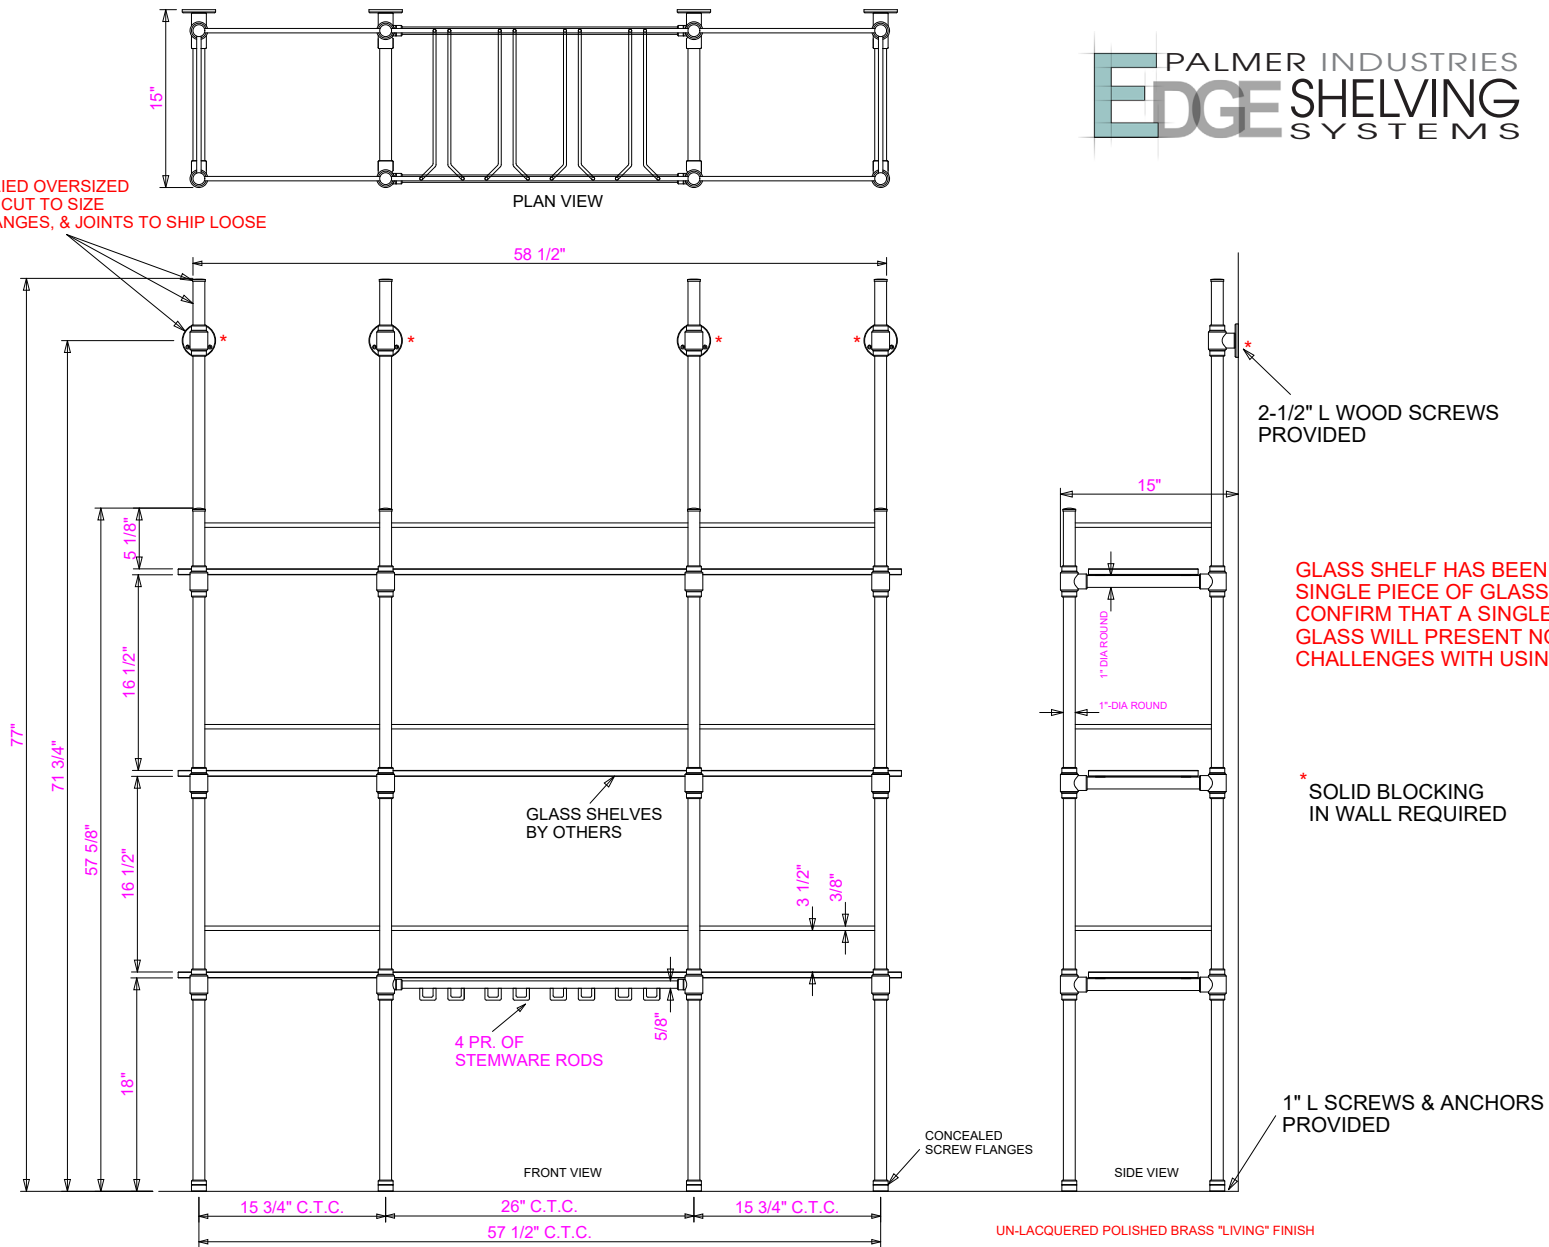

TUBING SUPPLIED OVSIZED
 WILL BE FIELD CUT TO SIZE
 TOP CAPS, FLANGES, & JOINTS TO SHIP LOOSE

STUDIO | TUBULAR
 S H E L V I N G

- 3 Bays - 3 Shelves with Gallery Rails
- 4 Front Posts + 4 Back Posts
- 2 Crossbars with Stemware Holders
- 2-Piece Counter Mounts
- Button Finials