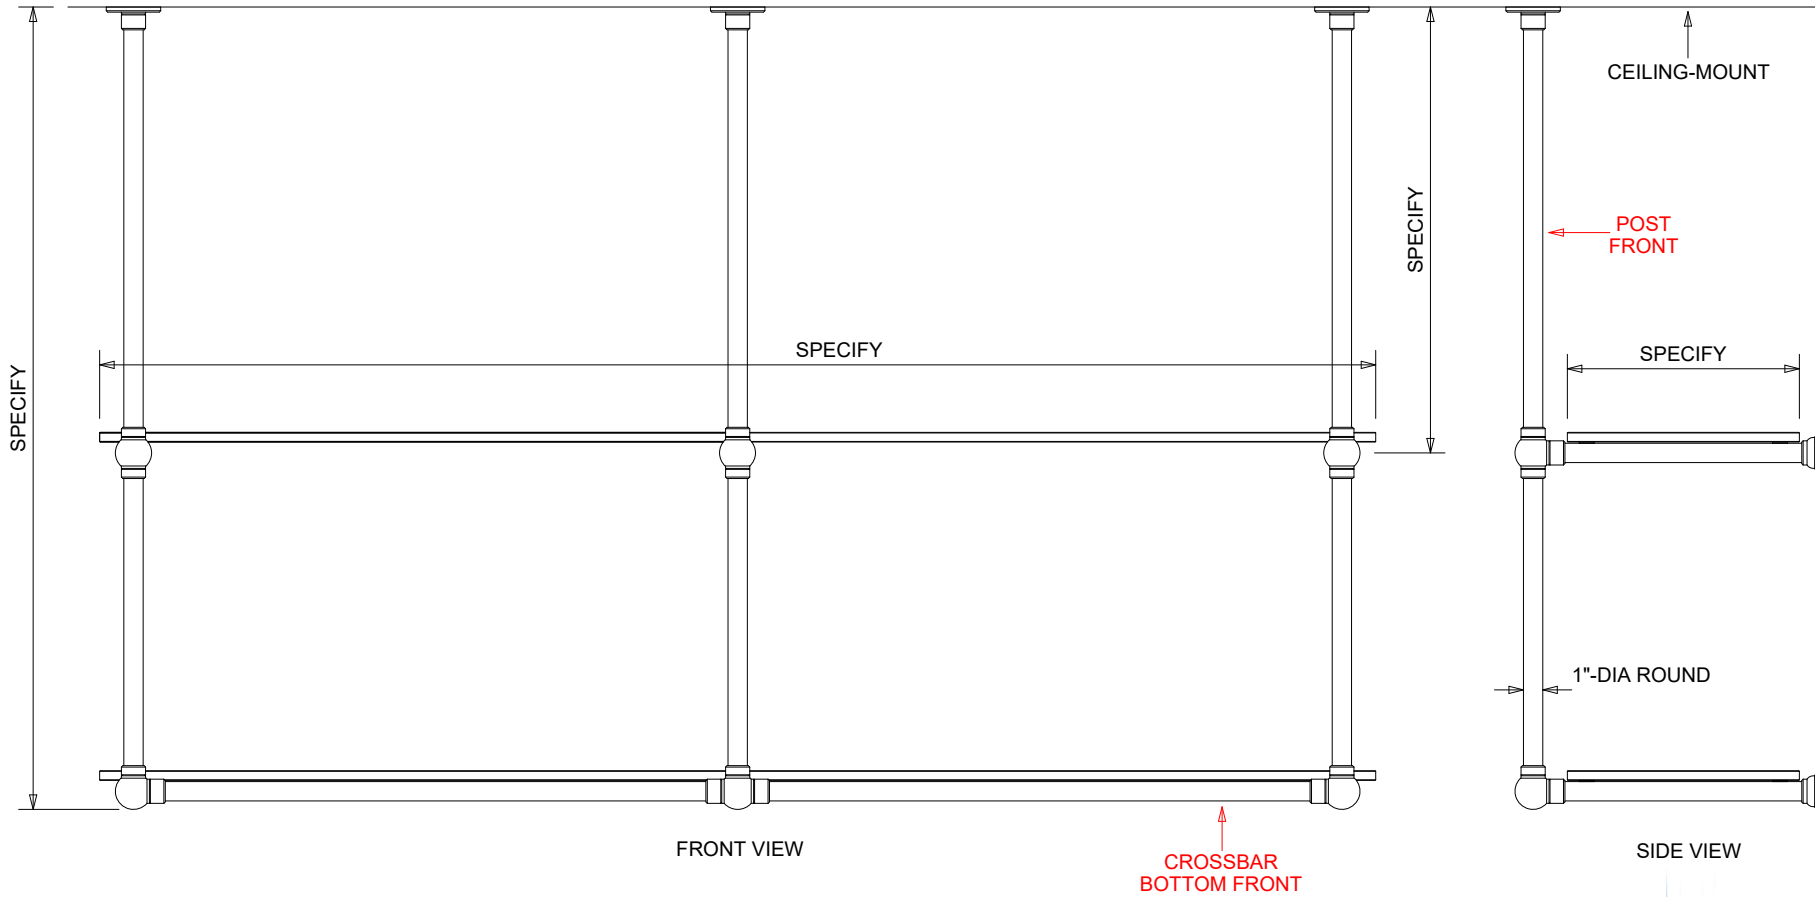

ALL SHELF SYSTEMS ARE CUSTOM BUILT TO ANY SIZE, ANY CONFIGURATION, & ANY FINISH
COUNTER-MOUNT & CEILING-MOUNT AVAILABLE

Style	Ball	Vertical Posts		Horizontal Crossbars	
Shelves	2	Front	3	Top Front Only	No
Mount	Ceiling	Rear	0	Bottom Front Only	Yes
				All Front	No
				Matching Rear Bars	No

EXAMPLE AS DRAWN ABOVE:
3-POST 2-SHELF CONFIGURATION