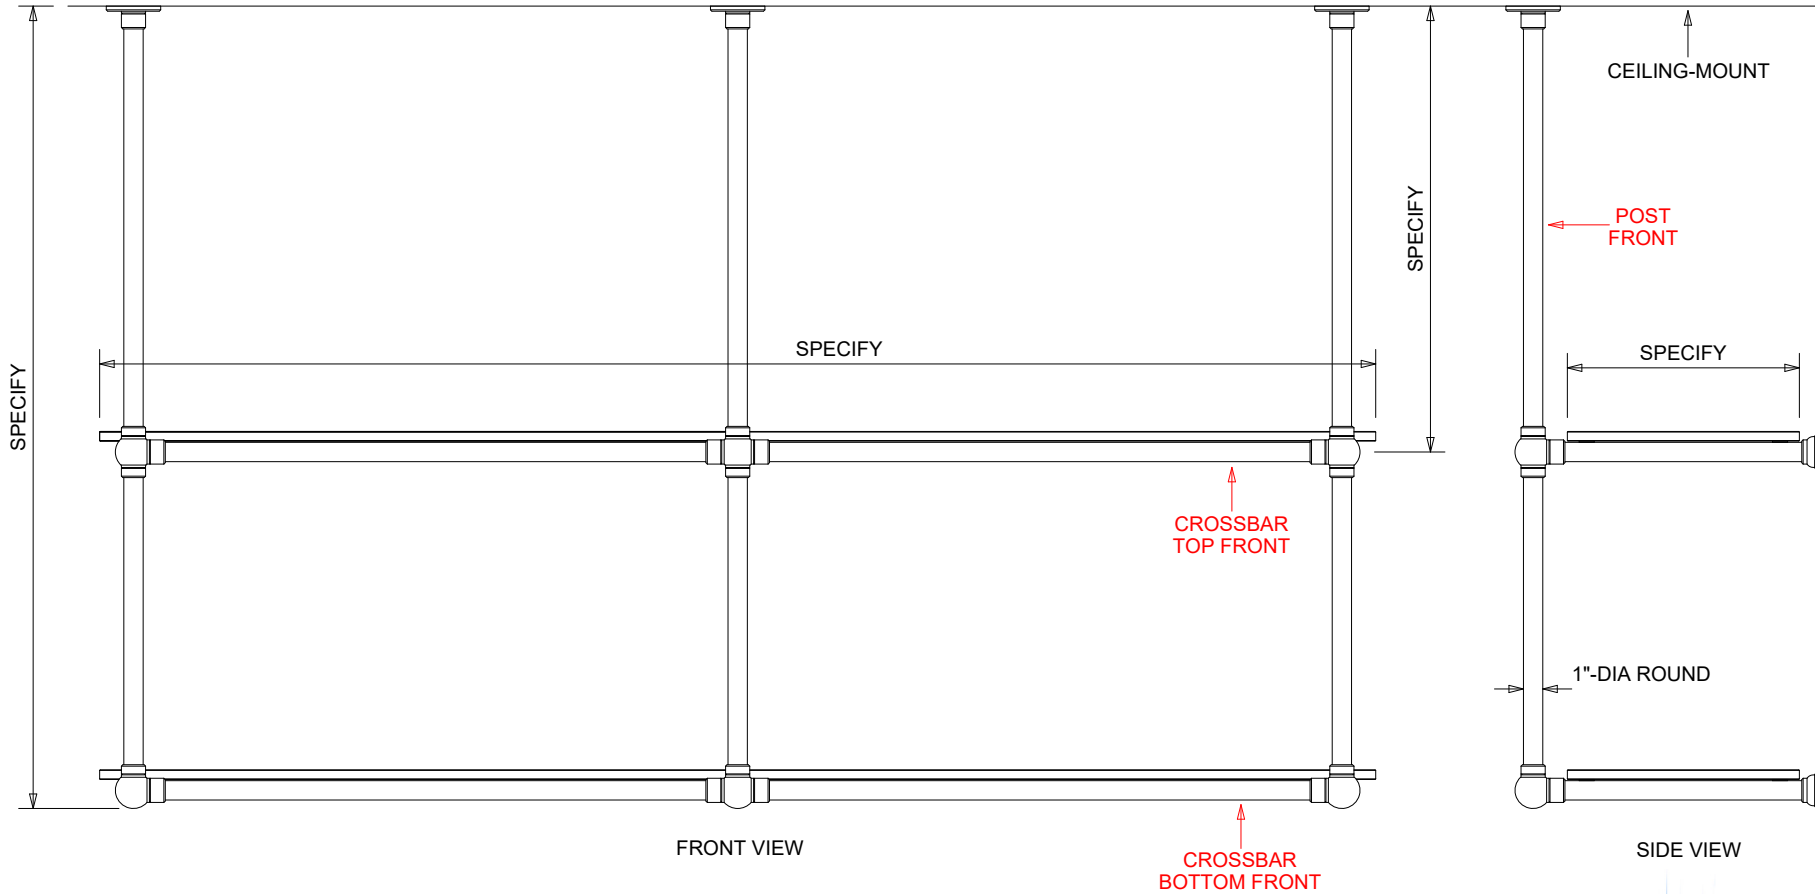

EXAMPLE AS DRAWN ABOVE:
6-POST 2-SHELF CONFIGURATION

Ball Style

ALL SHELF SYSTEMS ARE CUSTOM BUILT TO ANY SIZE, ANY CONFIGURATION, & ANY FINISH
COUNTER-MOUNT & CEILING-MOUNT AVAILABLE

Style	Ball	Vertical Posts		Horizontal Crossbars	
Shelves	2	Front	3	Top Front Only	No
Mount	Ceiling	Rear	3	Bottom Front Only	Yes
				All Front	No
				Matching Rear Bars	No

EXAMPLE AS DRAWN ABOVE:
6-POST 2-SHELF CONFIGURATION

Ball Style

ALL SHELF SYSTEMS ARE CUSTOM BUILT TO ANY SIZE, ANY CONFIGURATION, & ANY FINISH
COUNTER-MOUNT & CEILING-MOUNT AVAILABLE

Style	Ball	Vertical Posts		Horizontal Crossbars	
Shelves	2	Front	3	Top Front Only	No
Mount	Ceiling	Rear	3	Bottom Front Only	No
				All Front	No
				Matching Rear Bars	No

EXAMPLE AS DRAWN ABOVE:
6-POST 2-SHELF CONFIGURATION

Ball Style

ALL SHELF SYSTEMS ARE CUSTOM BUILT TO ANY SIZE, ANY CONFIGURATION, & ANY FINISH
COUNTER-MOUNT & CEILING-MOUNT AVAILABLE

Style	Ball	Vertical Posts		Horizontal Crossbars	
Shelves	2	Front	3	Top Front Only	No
Mount	Ceiling	Rear	0	Bottom Front Only	No
				All Front	Yes
				Matching Rear Bars	No