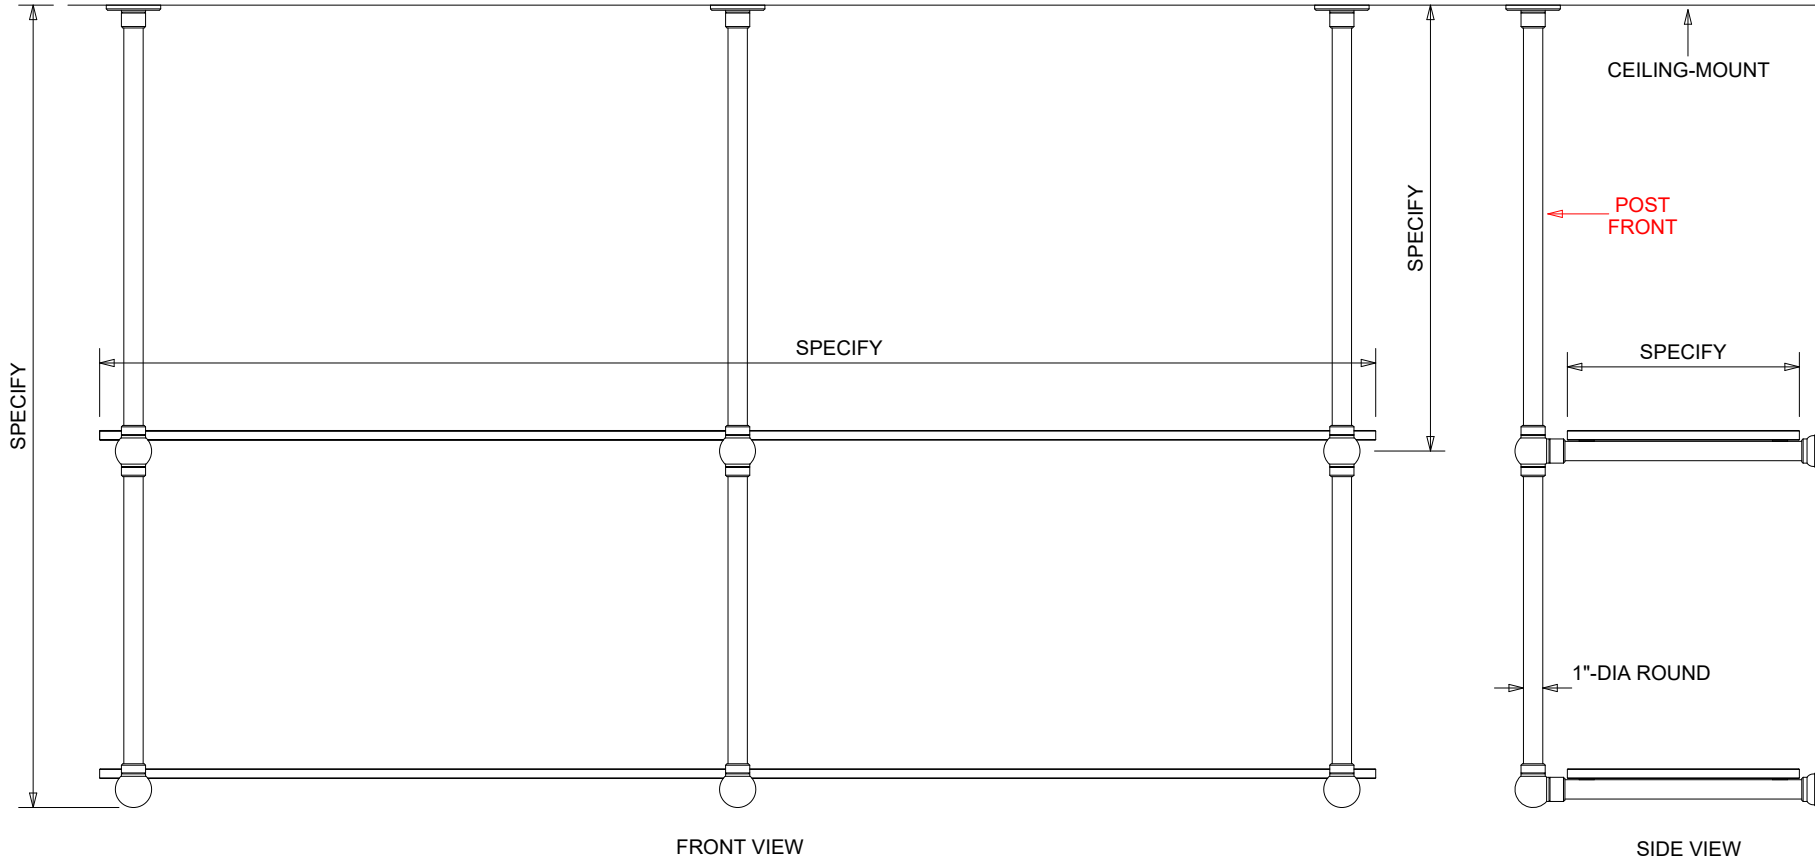

ALL SHELF SYSTEMS ARE CUSTOM BUILT TO ANY SIZE, ANY CONFIGURATION, & ANY FINISH
COUNTER-MOUNT & CEILING-MOUNT AVAILABLE

Style	Ball	Vertical Posts		Horizontal Crossbars	
Shelves	2	Front	3	Top Front Only	No
Mount	Ceiling	Rear	0	Bottom Front Only	No
				All Front	No
				Matching Rear Bars	No

EXAMPLE AS DRAWN ABOVE:
3-POST 2-SHELF CONFIGURATION