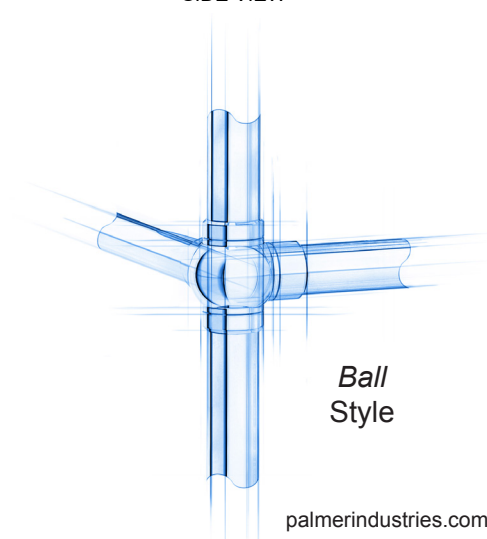

ALL SHELF SYSTEMS ARE CUSTOM BUILT TO ANY SIZE, ANY CONFIGURATION, & ANY FINISH
COUNTER-MOUNT & CEILING-MOUNT AVAILABLE

Style	Ball	Vertical Posts		Horizontal Crossbars	
Shelves	2	Front	3	Top Front Only	No
Mount	Ceiling	Rear	0	Bottom Front Only	No
				All Front	Yes
				Matching Rear Bars	No

EXAMPLE AS DRAWN ABOVE:
3-POST 2-SHELF CONFIGURATION

Ball Style