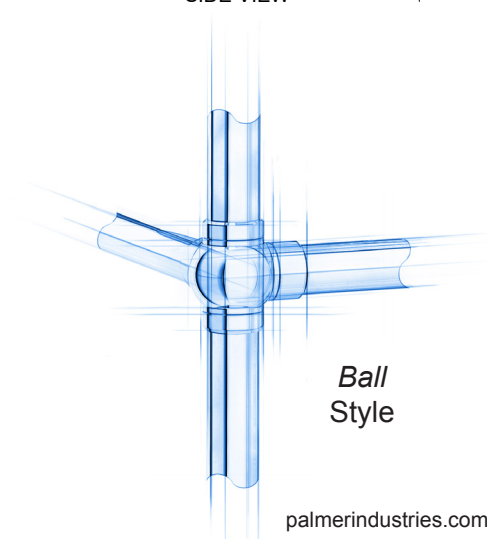

ALL SHELF SYSTEMS ARE CUSTOM BUILT TO ANY SIZE, ANY CONFIGURATION, & ANY FINISH
COUNTER-MOUNT & CEILING-MOUNT AVAILABLE

Style	Ball	Vertical Posts		Horizontal Crossbars	
Shelves	2	Front	3	Top Front Only	No
Mount	Ceiling	Rear	3	Bottom Front Only	No
				All Front	No
				Matching Rear Bars	No

EXAMPLE AS DRAWN ABOVE:
6-POST 2-SHELF CONFIGURATION

Ball Style