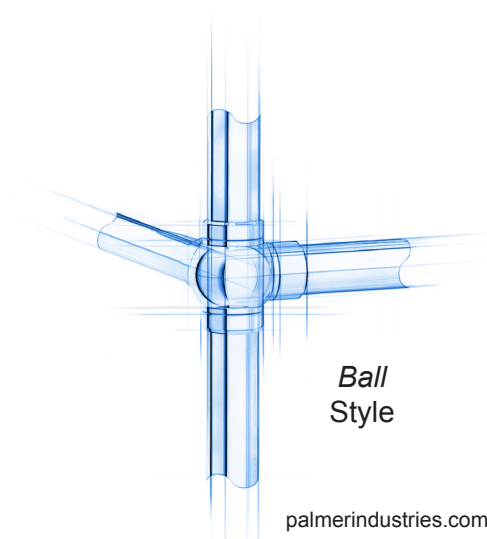

EXAMPLE AS DRAWN ABOVE:
3-POST 2-SHELF CONFIGURATION

ALL SHELF SYSTEMS ARE CUSTOM BUILT TO ANY SIZE, ANY CONFIGURATION, & ANY FINISH
COUNTER-MOUNT & CEILING-MOUNT AVAILABLE

Style	Ball	Vertical Posts		Horizontal Crossbars	
Shelves	2	Front	3	Top Front Only	No
Mount	Ceiling	Rear	0	Bottom Front Only	No
				All Front	No
				Matching Rear Bars	No

EXAMPLE AS DRAWN ABOVE:
3-POST 2-SHELF CONFIGURATION

Ball Style