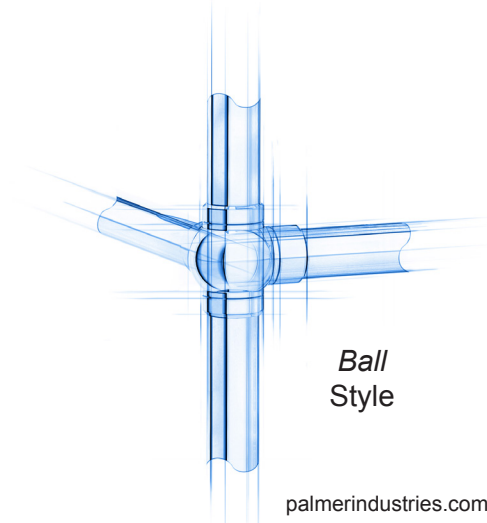

ALL SHELF SYSTEMS ARE CUSTOM BUILT TO ANY SIZE, ANY CONFIGURATION, & ANY FINISH
COUNTER-MOUNT & CEILING-MOUNT AVAILABLE

Style	Ball	Vertical Posts		Horizontal Crossbars	
Shelves	2	Front	3	Top Front Only	No
Mount	Ceiling	Rear	3	Bottom Front Only	No
				All Front	Yes
				Matching Rear Bars	No

EXAMPLE AS DRAWN ABOVE:
6-POST 2-SHELF CONFIGURATION

Ball Style