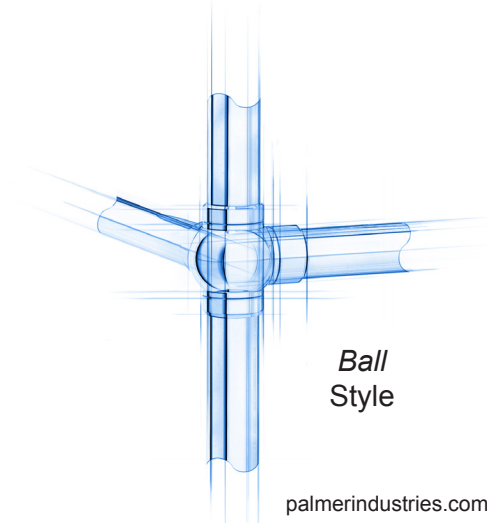

ALL SHELF SYSTEMS ARE CUSTOM BUILT TO ANY SIZE, ANY CONFIGURATION, & ANY FINISH
COUNTER-MOUNT & CEILING-MOUNT AVAILABLE

Style	Ball	Vertical Posts		Horizontal Crossbars	
Shelves	2	Front	3	Top Front Only	No
Mount	Ceiling	Rear	3	Bottom Front Only	Yes
				All Front	No
				Matching Rear Bars	No

EXAMPLE AS DRAWN ABOVE:
6-POST 2-SHELF CONFIGURATION

Ball Style