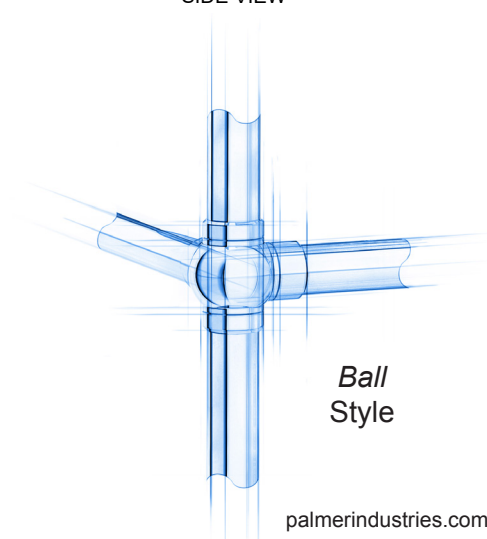

ALL SHELF SYSTEMS ARE CUSTOM BUILT TO ANY SIZE, ANY CONFIGURATION, & ANY FINISH
COUNTER-MOUNT & CEILING-MOUNT AVAILABLE

Style	Ball	Vertical Posts		Horizontal Crossbars	
Shelves	2	Front	3	Top Front Only	No
Mount	Ceiling	Rear	0	Bottom Front Only	Yes
				All Front	No
				Matching Rear Bars	No

EXAMPLE AS DRAWN ABOVE:
3-POST 2-SHELF CONFIGURATION