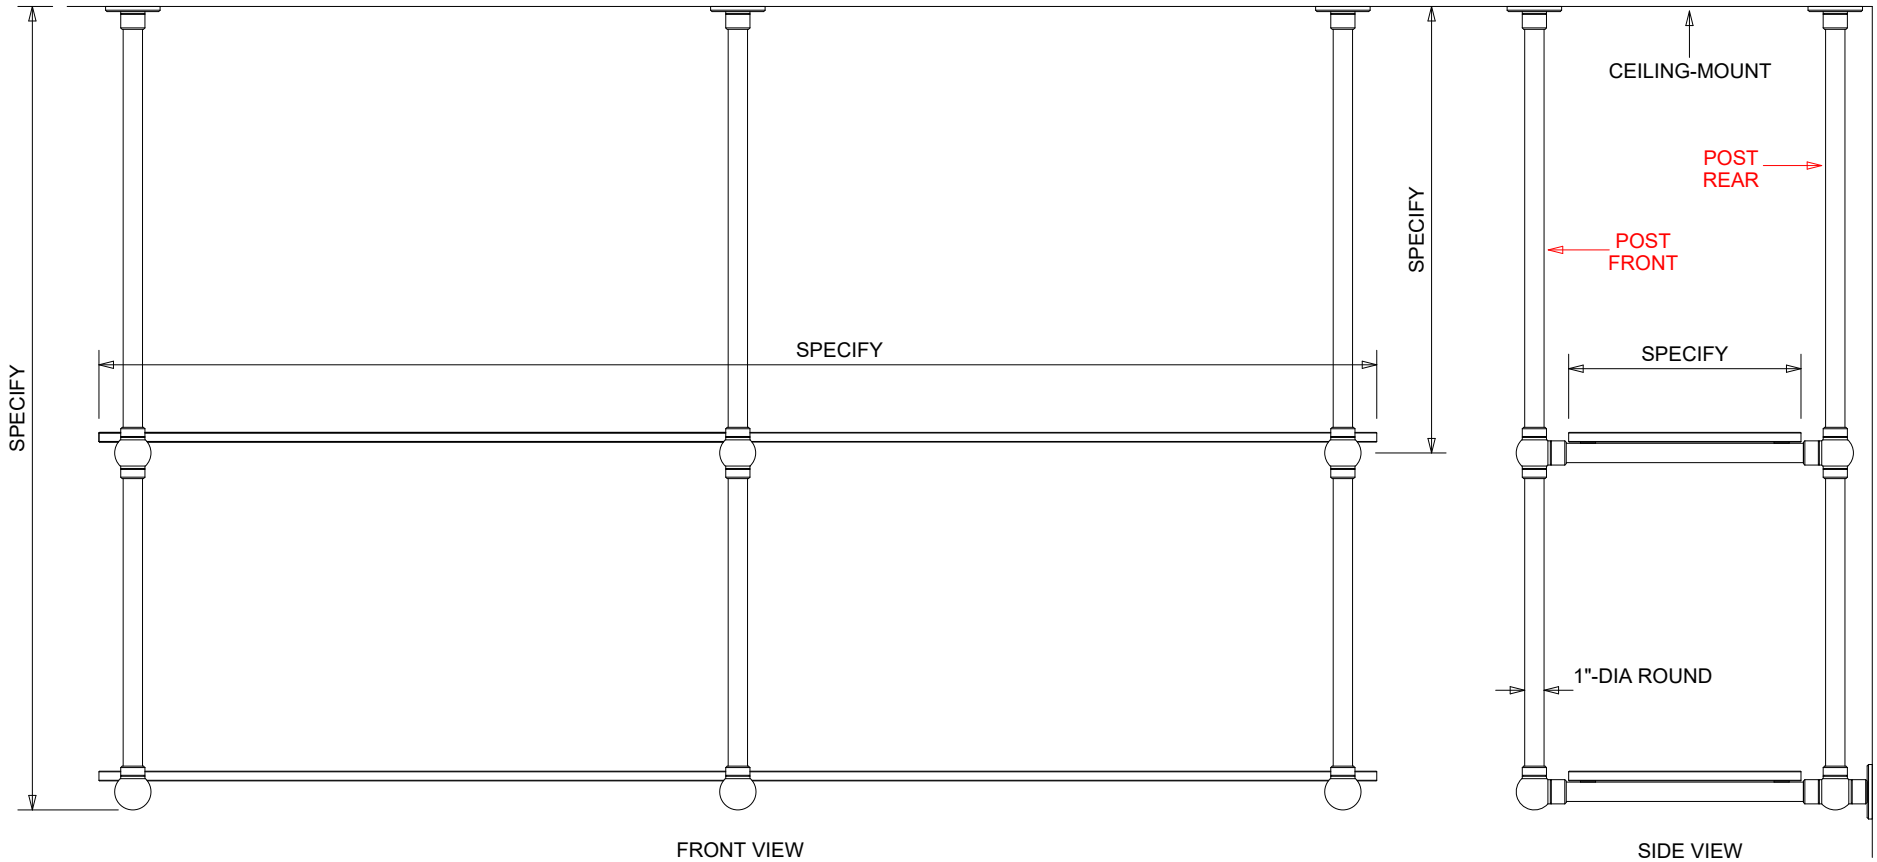

EXAMPLE AS DRAWN ABOVE:
6-POST 2-SHELF CONFIGURATION

Ball Style

ALL SHELF SYSTEMS ARE CUSTOM BUILT TO ANY SIZE, ANY CONFIGURATION, & ANY FINISH
COUNTER-MOUNT & CEILING-MOUNT AVAILABLE

Style	Ball	Vertical Posts		Horizontal Crossbars	
Shelves	2	Front	3	Top Front Only	No
Mount	Ceiling	Rear	3	Bottom Front Only	Yes
				All Front	No
				Matching Rear Bars	No

EXAMPLE AS DRAWN ABOVE:
6-POST 2-SHELF CONFIGURATION

Ball Style

ALL SHELF SYSTEMS ARE CUSTOM BUILT TO ANY SIZE, ANY CONFIGURATION, & ANY FINISH
COUNTER-MOUNT & CEILING-MOUNT AVAILABLE

Style	Ball	Vertical Posts		Horizontal Crossbars	
Shelves	2	Front	3	Top Front Only	No
Mount	Ceiling	Rear	3	Bottom Front Only	No
				All Front	No
				Matching Rear Bars	No