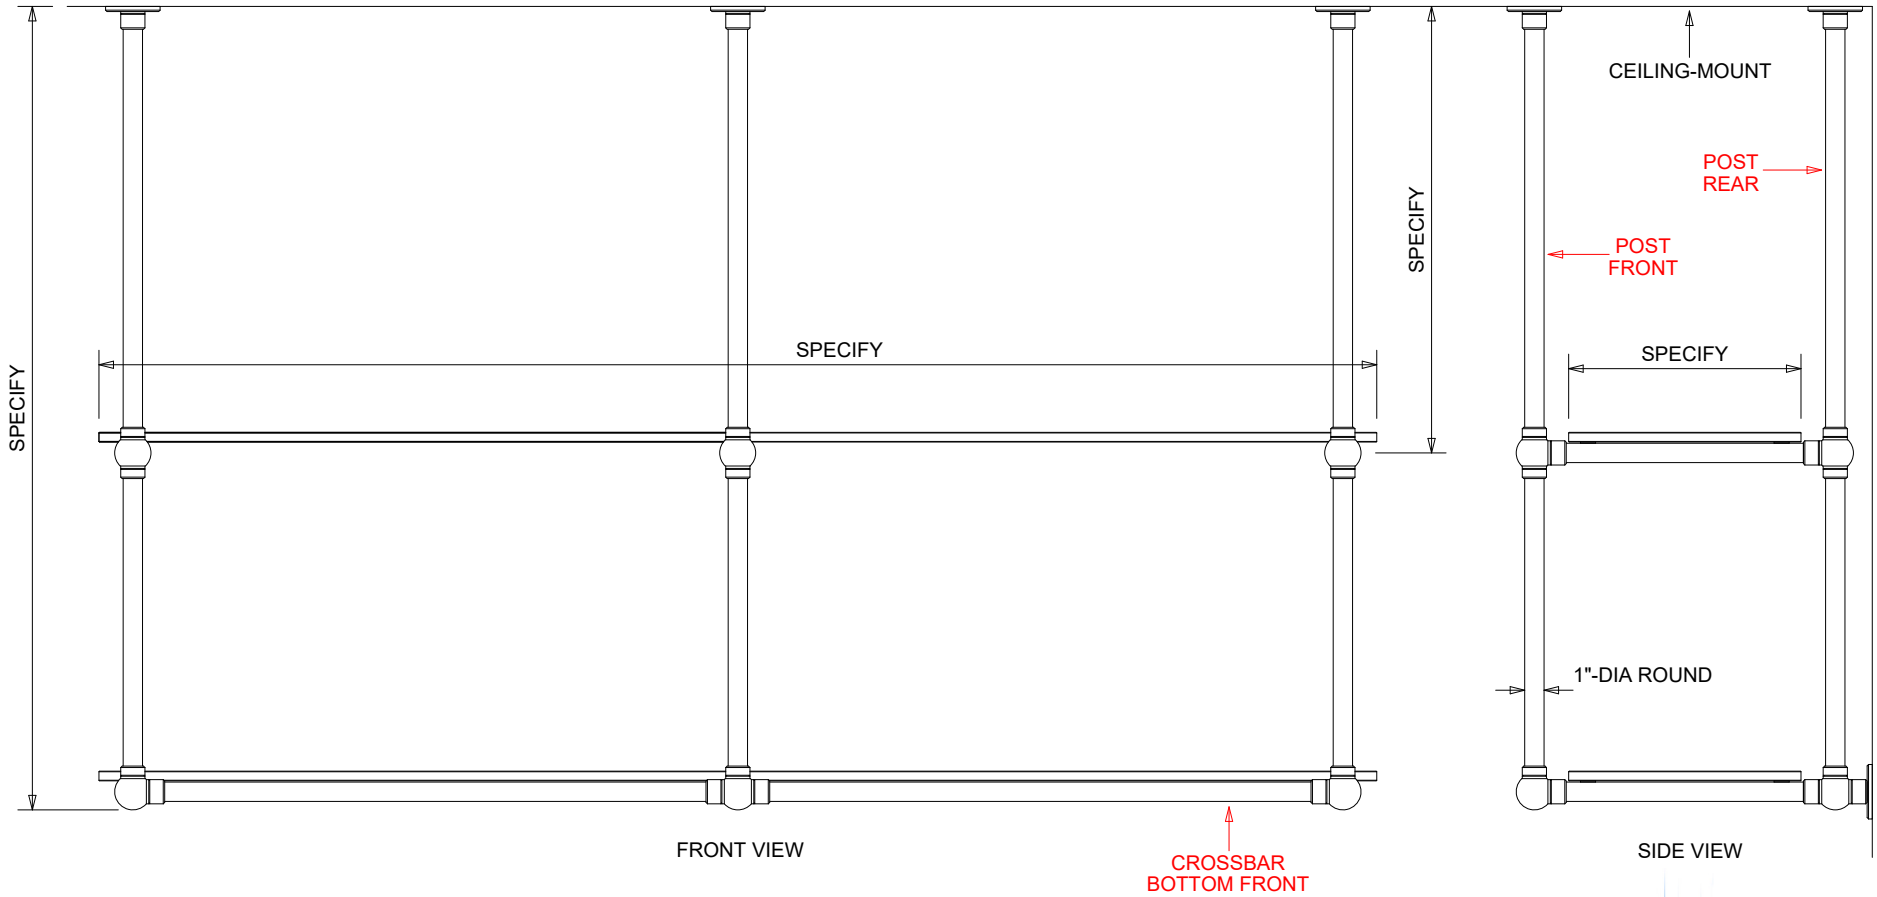

ALL SHELF SYSTEMS ARE CUSTOM BUILT TO ANY SIZE, ANY CONFIGURATION, & ANY FINISH
COUNTER-MOUNT & CEILING-MOUNT AVAILABLE

Style	Ball	Vertical Posts		Horizontal Crossbars	
Shelves	2	Front	3	Top Front Only	No
Mount	Ceiling	Rear	3	Bottom Front Only	No
				All Front	Yes
				Matching Rear Bars	No

EXAMPLE AS DRAWN ABOVE:
6-POST 2-SHELF CONFIGURATION

Ball Style

ALL SHELF SYSTEMS ARE CUSTOM BUILT TO ANY SIZE, ANY CONFIGURATION, & ANY FINISH
COUNTER-MOUNT & CEILING-MOUNT AVAILABLE

Style	Ball	Vertical Posts		Horizontal Crossbars	
Shelves	2	Front	3	Top Front Only	No
Mount	Ceiling	Rear	3	Bottom Front Only	Yes
				All Front	No
				Matching Rear Bars	No