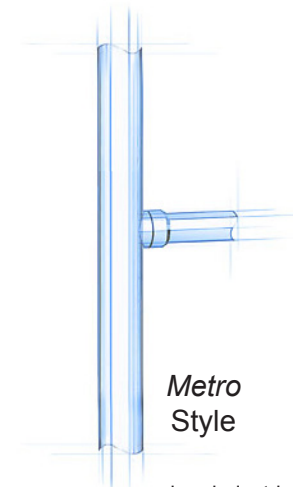

ALL SHELF SYSTEMS ARE CUSTOM BUILT TO ANY SIZE, ANY CONFIGURATION, & ANY FINISH  
COUNTER-MOUNT & CEILING-MOUNT AVAILABLE

Style	Metro	Vertical Posts		Horizontal Crossbars	
Shelves	2	Front	3	Top Front Only	No
Mount	Ceiling	Rear	3	Bottom Front Only	No
				All Front	No
				Matching Rear Bars	No

EXAMPLE AS DRAWN ABOVE:  
6-POST 2-SHELF CONFIGURATION

ALL SHELF SYSTEMS ARE CUSTOM BUILT TO ANY SIZE, ANY CONFIGURATION, & ANY FINISH  
COUNTER-MOUNT & CEILING-MOUNT AVAILABLE

Style	Metro	Vertical Posts		Horizontal Crossbars	
Shelves	2	Front	3	Top Front Only	No
Mount	Ceiling	Rear	0	Bottom Front Only	No
				All Front	No
				Matching Rear Bars	No