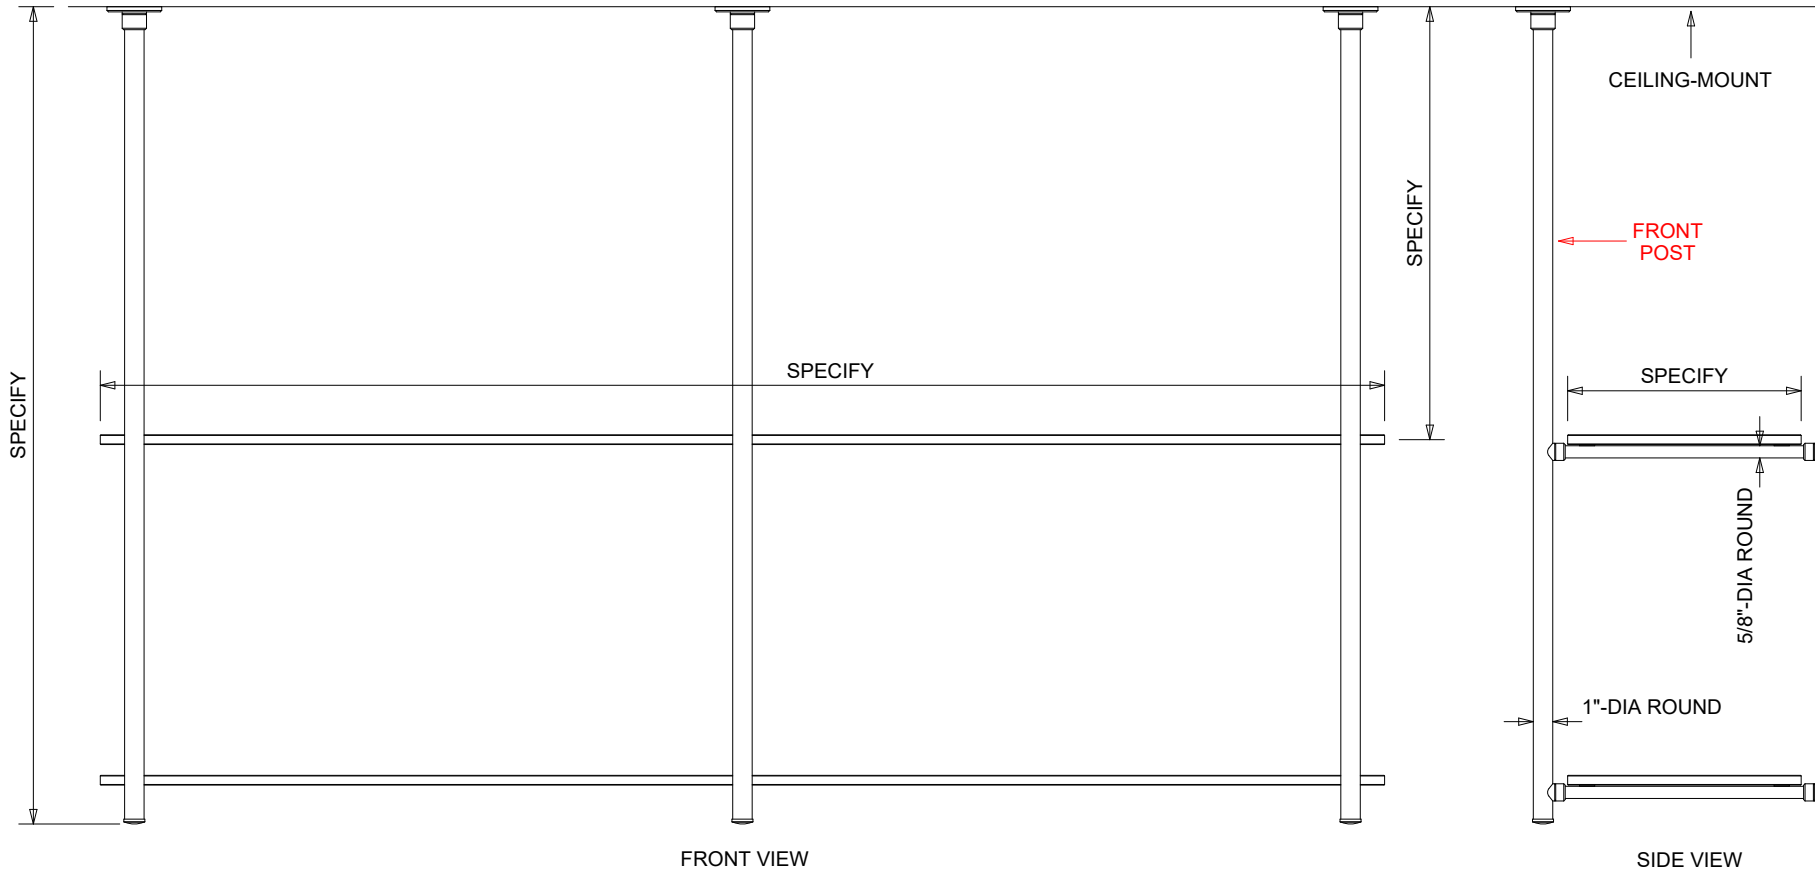

ALL SHELF SYSTEMS ARE CUSTOM BUILT TO ANY SIZE, ANY CONFIGURATION, & ANY FINISH  
COUNTER-MOUNT & CEILING-MOUNT AVAILABLE

Style	Metro	Vertical Posts		Horizontal Crossbars	
Shelves	2	Front	3	Top Front Only	No
Mount	Ceiling	Rear	3	Bottom Front Only	No
				All Front	No
				Matching Rear Bars	No

EXAMPLE AS DRAWN ABOVE:  
6-POST 2-SHELF CONFIGURATION

ALL SHELF SYSTEMS ARE CUSTOM BUILT TO ANY SIZE, ANY CONFIGURATION, & ANY FINISH  
COUNTER-MOUNT & CEILING-MOUNT AVAILABLE

Style	Metro	Vertical Posts		Horizontal Crossbars	
Shelves	2	Front	3	Top Front Only	No
Mount	Ceiling	Rear	0	Bottom Front Only	No
				All Front	No
				Matching Rear Bars	No

EXAMPLE AS DRAWN ABOVE:  
3-POST 2-SHELF CONFIGURATION